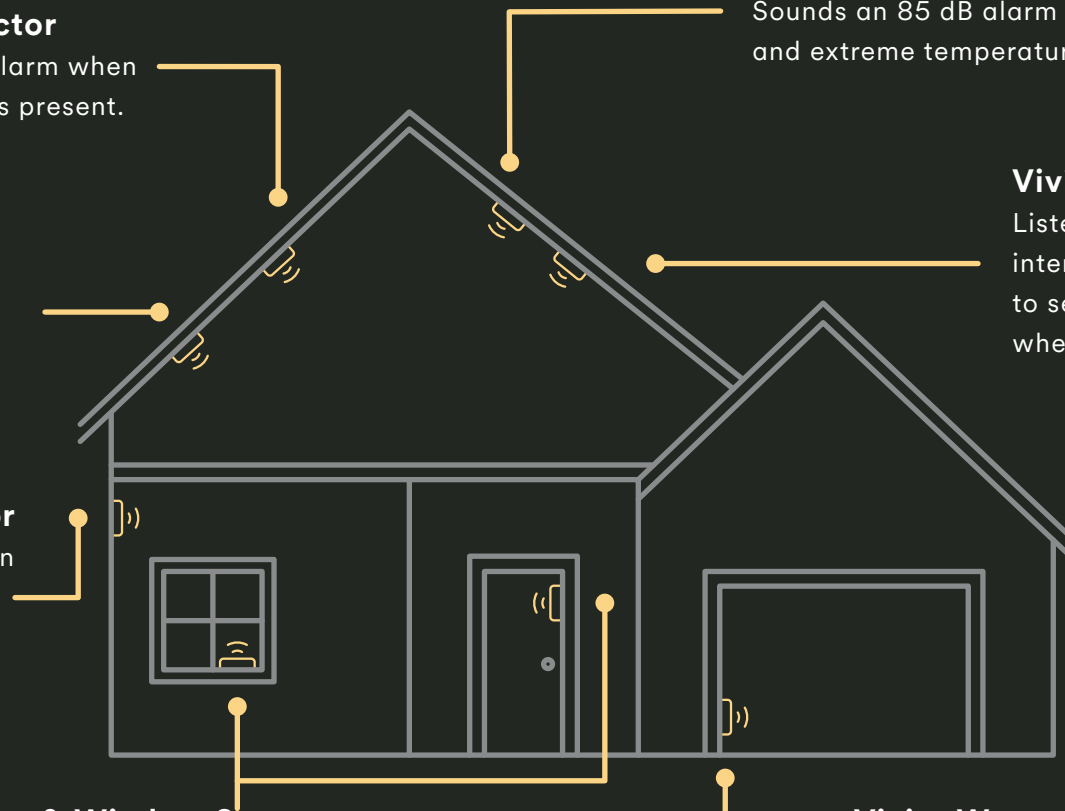

Vivint Sensors

Aware of what's there

Vivint CO Detector

Sounds an 85 dB alarm when carbon monoxide is present.

Vivint Smoke Detector

Sounds an 85 dB alarm when it detects smoke and extreme temperatures within your home.

Vivint Motion Sensor

Detects motion within the home, sounding an alarm if triggered while the system is armed.

Vivint Smoke & CO Monitor

Listens to your existing, interconnected smoke detectors to send a signal to monitoring when your alarms go off.

Vivint Glass Break Detector

Detects when a window has been broken, sounding an alarm if triggered while the system is armed.

Vivint Door & Window Sensor

Detects when doors and windows are opened and closed, sounding an alarm if triggered while the system is armed.

Vivint Water Sensor

Notifies you of moisture and freezing temperatures in your home.

Vivint Sensors

Aware of what's there

Why you want it

Know when your family or home is in danger with alerts that let you act early and quickly.